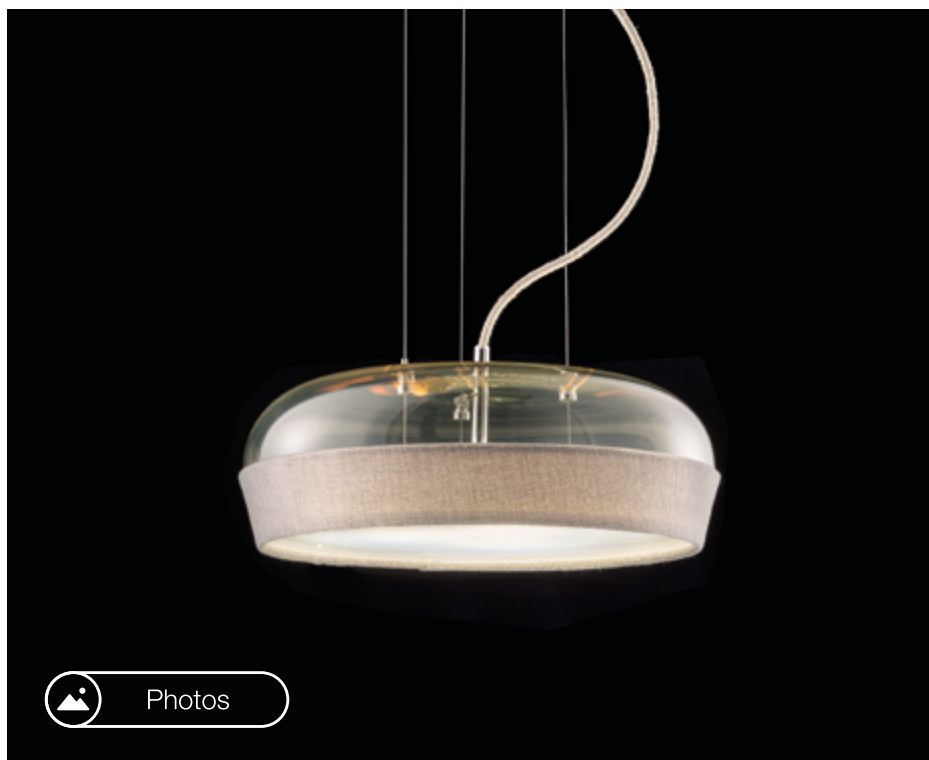

# Dome S50

Design Chiaramonte Marin

Weight : 10,50 Kg  
Volume : 1 package 0,145 m<sup>3</sup>

## Product

Code : ● 0DOME0S43 B  
● 0DOME0S42 B

Type : Suspension

## Light source

Type : LED 2700  
Watt : 1 x 35W  
CRI90  
Dimmer : PUSH, 1-10, DALI

## Finish

Glass : Clear glass with gray shade  
Amber glass with ivory shade

Frame : Matt white  
Cable: Gray textile or Ivory textile  
Canopy : Matt white